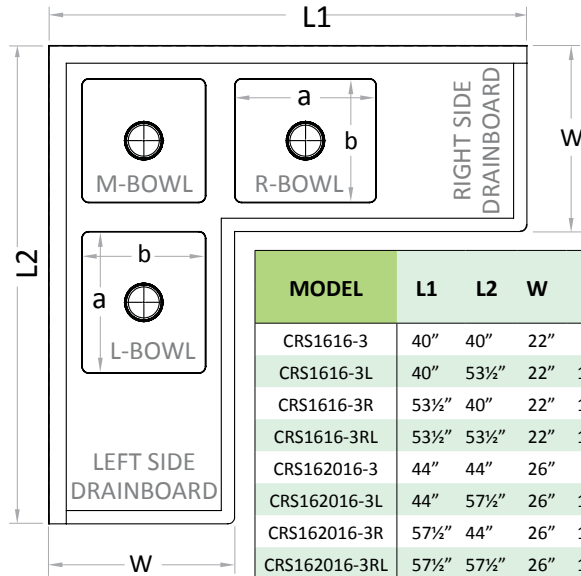

LUXURY SINKS & CORNER SINKS

CS SERIES

NSF Corner Sinks

Features & Material

1. 304 16GA Stainless Steel
2. 2" In-between compartments
3. Galvanized legs with cross bar
4. 36" Working height
5. 1" Adjustable bullet feet
6. 3.5" Drains are included
7. 14" Deep sink bowls

MODEL	L1	L2	W	C	MIDDLE BOWL		RL BOWLS	
					a	b	a	b
CRS1616-3	40"	40"	22"	/	16" x 16"	16"	16"	
CRS1616-3L	40"	53½"	22"	16"	16" x 16"	16"	16"	
CRS1616-3R	53½"	40"	22"	16"	16" x 16"	16"	16"	
CRS1616-3RL	53½"	53½"	22"	16"	16" x 16"	16"	16"	
CRS162016-3	44"	44"	26"	/	20" x 20"	16"	20"	
CRS162016-3L	44"	57½"	26"	16"	20" x 20"	16"	20"	
CRS162016-3R	57½"	44"	26"	16"	20" x 20"	16"	20"	
CRS162016-3RL	57½"	57½"	26"	16"	20" x 20"	16"	20"	
CRS1818-3	44"	44"	24"	/	18" x 18"	18"	18"	
CRS1818-3L	44"	59½"	24"	18"	18" x 18"	18"	18"	
CRS1818-3R	59½"	44"	24"	18"	18" x 18"	18"	18"	
CRS1818-3RL	59½"	59½"	24"	18"	18" x 18"	18"	18"	
CRS2020-3	48"	48"	26"	/	20" x 20"	20"	20"	
CRS2020-3L	48"	65½"	26"	20"	20" x 20"	20"	20"	
CRS2020-3R	65½"	48"	26"	20"	20" x 20"	20"	20"	
CRS2020-3RL	65½"	65½"	26"	20"	20" x 20"	20"	20"	
CRS2222-3	52"	52"	28"	/	22" x 22"	22"	22"	
CRS2222-3L	52"	72½"	28"	22"	22" x 22"	22"	22"	
CRS2222-3R	72½"	52"	28"	22"	22" x 22"	22"	22"	
CRS2222-3RL	72½"	72½"	28"	22"	22" x 22"	22"	22"	
CRS2424-3	56"	56"	30"	/	24" x 24"	24"	24"	
CRS2424-3L	56"	77½"	30"	24"	24" x 24"	24"	24"	
CRS2424-3R	77½"	56"	30"	24"	24" x 24"	24"	24"	
CRS-2424-3RL	77½"	77½"	30"	24"	24" x 24"	24"	24"	